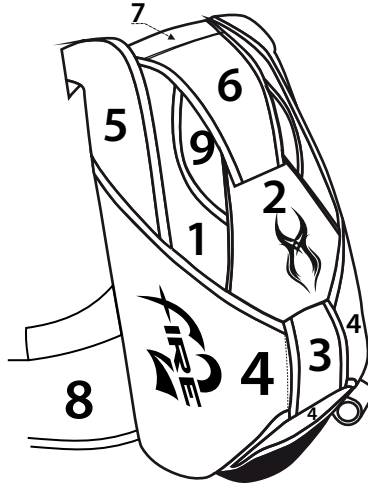

SkyWideSystems

Kiev, Ukraine
e-mail: info@sws.aero
web: www.sws.aero

Customer info:

Name _____
Dealer _____
Address _____
Tel _____
e-mail(must.) _____

Customer measurements:

Sex _____ Torso _____
Height _____ Legstrap _____
Weight _____ Thigh _____
Chest _____ Size A _____
Belly _____ Inseam _____
Harness norm. ☐ loose ☐ tight ☐
Container size _____
Main _____ Reserve _____
Container norm. ☐ loose ☐ tight ☐

Colors:

Container (solid):

1 _____ 2 _____
3 _____ 4 _____
5 _____ 6 _____
7 _____ 8 _____
9 _____ 10 _____
11 _____ 12 _____
13 _____ $$$

Split

2a _____ 2b _____ 2c _____
6d _____ 6e _____ 6f _____ 9 _____

Pinstripes:

a/b _____ b/c _____
d/e _____ e/f _____
3 _____ 9 _____

Harness

Binding

Embroidery:

RC Right

SWS Std _____
Text $$$ \_\_\_\_\_
Logo $$$ _____

RC Left

Fire 2 Std _____
Text $$$ \_\_\_\_\_
Logo $$$ _____

Side wall Right

Fire 2 Std _____
Text $$$ \_\_\_\_\_
Logo $$$ _____

Side wall Left

Fire 2 Std _____
Text $$$ \_\_\_\_\_
Logo $$$ _____

Central detail (№2)

Demon Std _____
Text $$$ \_\_\_\_\_
Logo $$$ _____

Solid 2/6